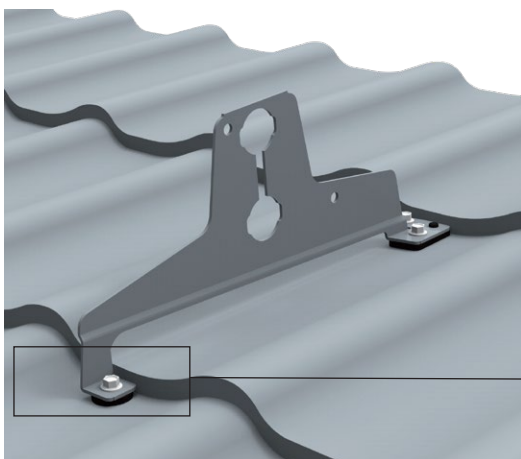

Added value through design

The product is always fixed to the roof supporting structures in the same way. This eliminates the need for separate installation kits and provides a strong fixing that does not stress the roof surface when using safety equipment.

The air gap between the roof and the base of the fastener substantially reduces the moisture load on the roof and thus the risk of dirt accumulation.

The product has an eye-catching appearance and is designed to fit the most common tiled steel sheets in Finland! A patent has been applied for the solution.