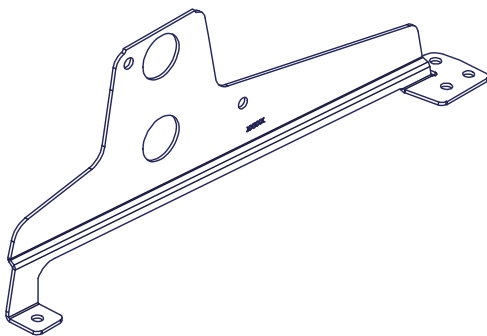

SG Tile sheet 400

Fastener weight: 0,598 kg