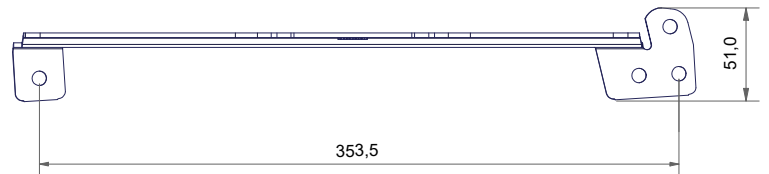

## Watertight and firm fixing

The screw fixing positions are designed to allow installation even on narrow battens. If necessary, the overall strength of the fastener can be increased by using three screws at the top end of the fastener.

The air gap between the roof and the base of the fastener substantially reduces the moisture load on the roof and thus the risk of dirt accumulation.

The product has an eye-catching appearance and is designed to fit the most common tiled steel sheets in Finland! A patent has been applied for the solution.

## SG Tile sheet roof 350

Fastener weight: 0,490 kg

NOVA-CODE	PRODUCT NAME
24501	SG Tile sheet roof 350, RR11
24502	SG Tile sheet roof 350, RR21
24503	SG Tile sheet roof 350, RR22
24504	SG Tile sheet roof 350, RR23
24505	SG Tile sheet roof 350, RR29
24506	SG Tile sheet roof 350, RR32
24507	SG Tile sheet roof 350, RR33
24508	SG Tile sheet roof 350, RR750
24510	SG Tile sheet roof 350, RR2H3
81141	Seal set, SG tile sheet