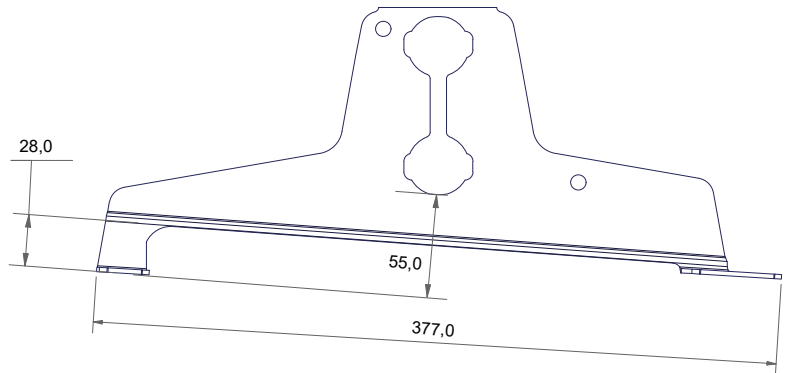

SG Tile sheet roof 350

Fastener weight: 0,490 kg