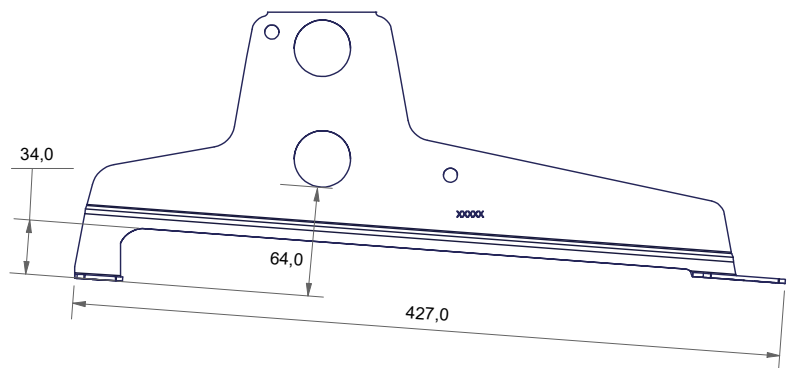

## SG Tile sheet roof 350

Fastener weight: 0,490 kg

NOVA-CODE	PRODUCT NAME
24501	SG Tile sheet roof 350, RR11
24502	SG Tile sheet roof 350, RR21
24503	SG Tile sheet roof 350, RR22
24504	SG Tile sheet roof 350, RR23
24505	SG Tile sheet roof 350, RR29
24506	SG Tile sheet roof 350, RR32
24507	SG Tile sheet roof 350, RR33
24508	SG Tile sheet roof 350, RR750
24510	SG Tile sheet roof 350, RR2H3
81141	Seal set, SG tile sheet

## SG Tile sheet 400

Fastener weight: 0,598 kg

NOVA-CODE	PRODUCT NAME
24601	SG Tile sheet roof 400, RR11
24603	SG Tile sheet roof 400, RR21
24604	SG Tile sheet roof 400, RR22
24605	SG Tile sheet roof 400, RR23
24606	SG Tile sheet roof 400, RR29
24607	SG Tile sheet roof 400, RR32
24608	SG Tile sheet roof 400, RR33
24611	SG Tile sheet roof 400, RR750
24613	SG Tile sheet roof 400, RR2H3
81141	Seal set, SG tile sheet