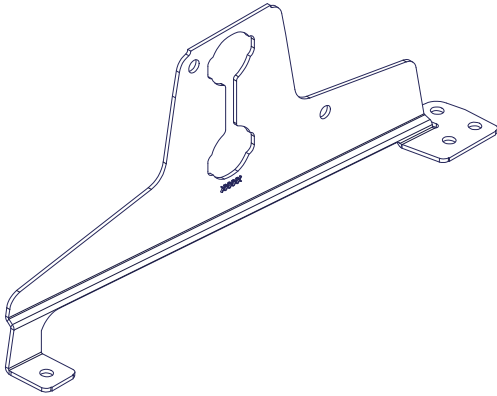

SG Tile sheet roof 350

Fastener weight: 0,490 kg