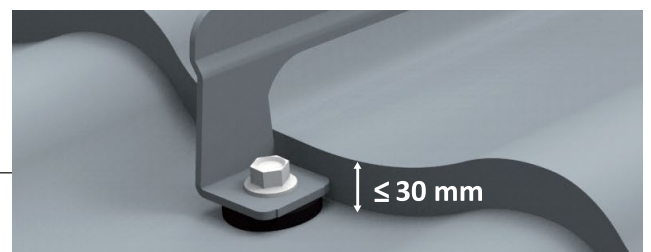

Added value through design

The product is always fixed to the roof supporting structures in the same way. This eliminates the need for separate installation kits and provides a strong fixing that does not stress the roof surface when using safety equipment.

The air gap between the roof and the base of the fastener substantially reduces the moisture load on the roof and thus the risk of dirt accumulation.

The product has an eye-catching appearance and is designed to fit the most common tiled steel sheets in Finland! A patent has been applied for the solution.