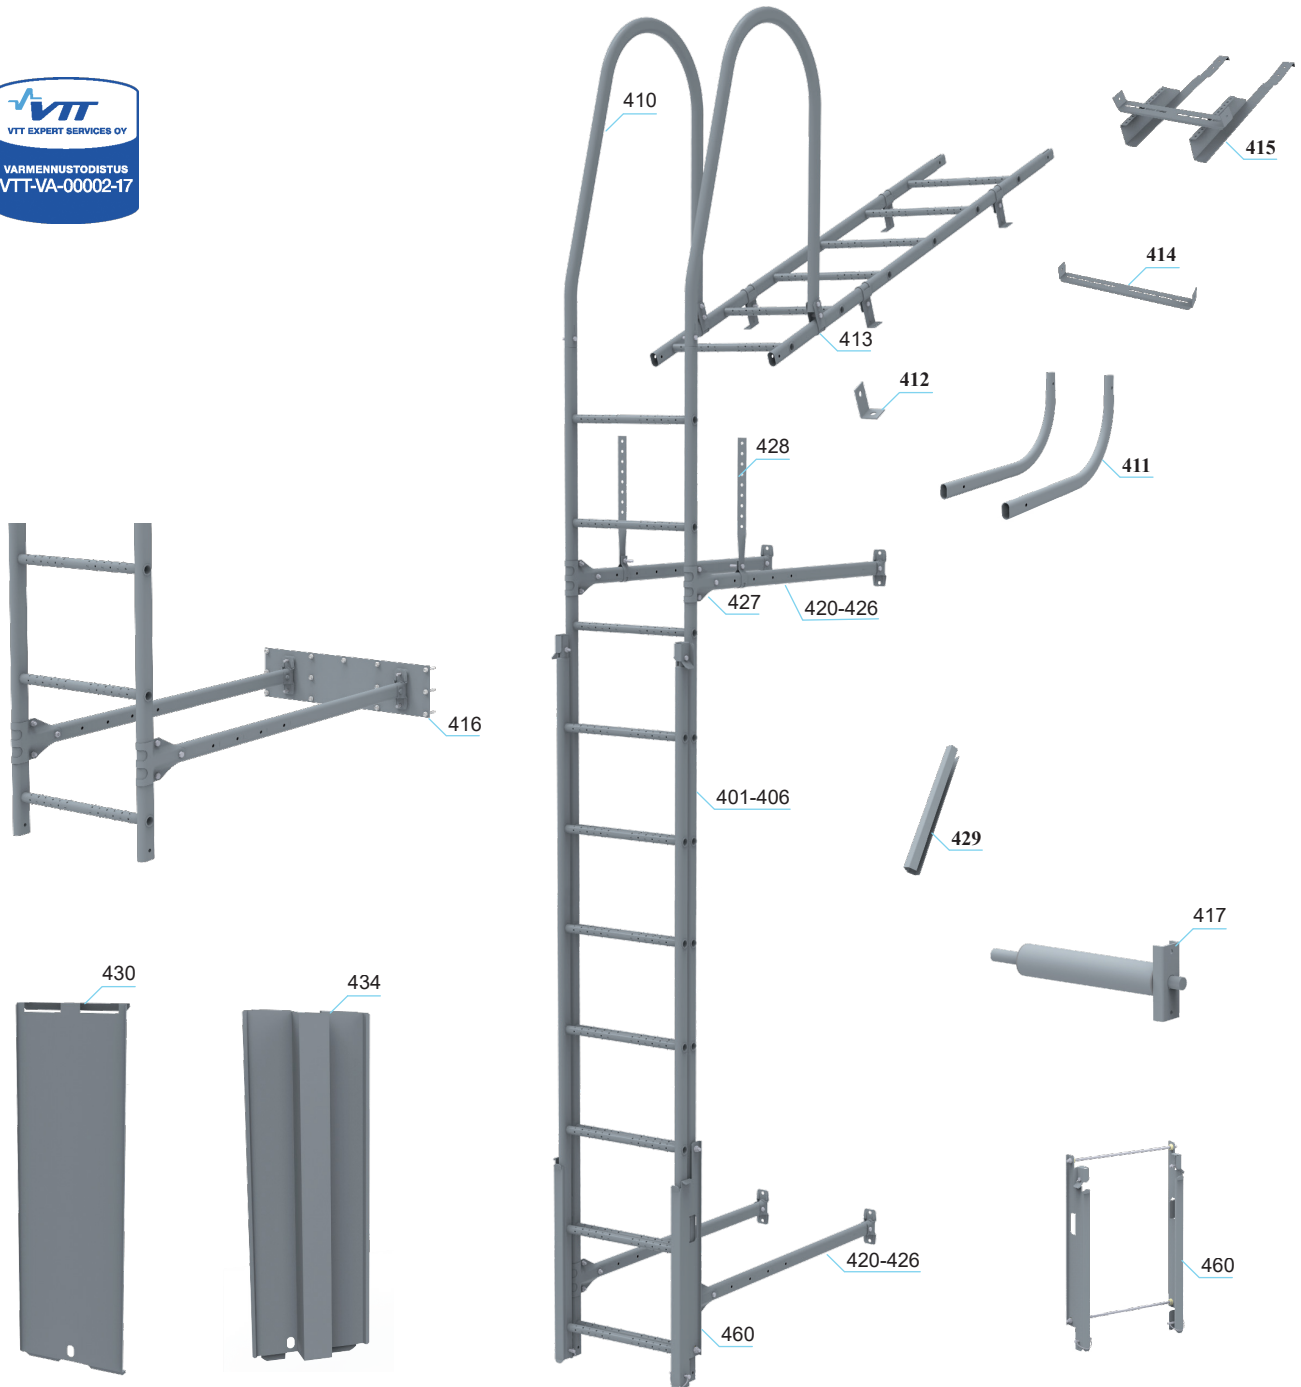

## Wall ladders

401	Pisko SafeGrip ladder 0,9 m, 3-rungs	414	Bow fastener kit for walkway	428	Eaves support
402	Pisko SafeGrip ladder 1,2 m, 4-rungs	415	Bow fastener kit for tile roof	429	Ladder joint
406	Pisko SafeGrip ladder 2,1 m, 7-rungs	416	Fixing plate for sandwich wall element	430	Anti-climb plate
403	Pisko SafeGrip ladder 2,7 m, 9-rungs	417	Insulating plaster fastener	434	Anti-climb plate for vertical rail
404	Pisko SafeGrip ladder 3,3 m, 11-rungs	420	Wall ladder fastener 0,20 m	431	Wall ladder installation kit
410	Bow	424	Wall ladder fastener 1,00 m	432	Supplemental installation kit
411	Bow fastener for wall ladder	425	Wall ladder fastener 1,20 m	433	Bow fastener installation kit for wall ladder
412	Bow fastener for roof (L-model)	426	SWall ladder fastener 1,50 m	460	Pisko sliding ladder extension kit
413	Bow fastener for roof (U-model)	427	Wall ladder clip		