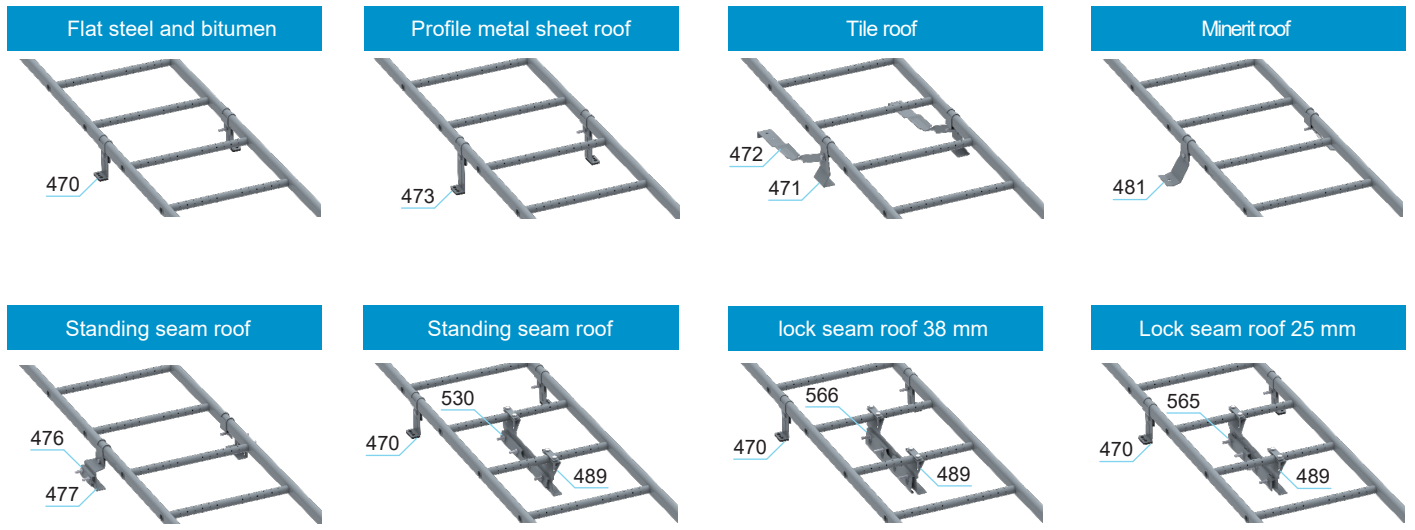

# Roof ladders

401	Pisko SafeGrip ladder 0,9 m, 3-rungs	472	Auxiliary batten bracket	489	Roof ladder central fastening
402	Pisko SafeGrip ladder 1,2 m, 4-rungs	475	Tile roof installation kit (4,9 - 7,0 m)	530	Striking plate standing seam roof
406	Pisko SafeGrip ladder 2,1 m, 7-rungs	476	Roof ladder fastener, standing seam roof	565	Striking plate RK 25 mm, lock seam roof
403	Pisko SafeGrip ladder 2,7 m, 9-rungs	477	Striking plate, standing seam roof	566	Striking plate RK 38 mm, lock seam roof
404	Pisko SafeGrip ladder 3,3 m, 11-rungs	481	Roof ladder fastener, minerit roof	587	Roof ladder rubber seal, RR 33
470	Roof ladder fastener, flat steel and bitumen	482	Roof ladder step level kit	671	SG Tightening Clamp, Pisko Uniseam
473	Roof ladder fastener, profile metal sheet roof	483	Ridge fastening	672	Roof ladder central fastener, Pisko UniSeam
471	Roof ladder fastener, tile roof	488	Tile roof step		