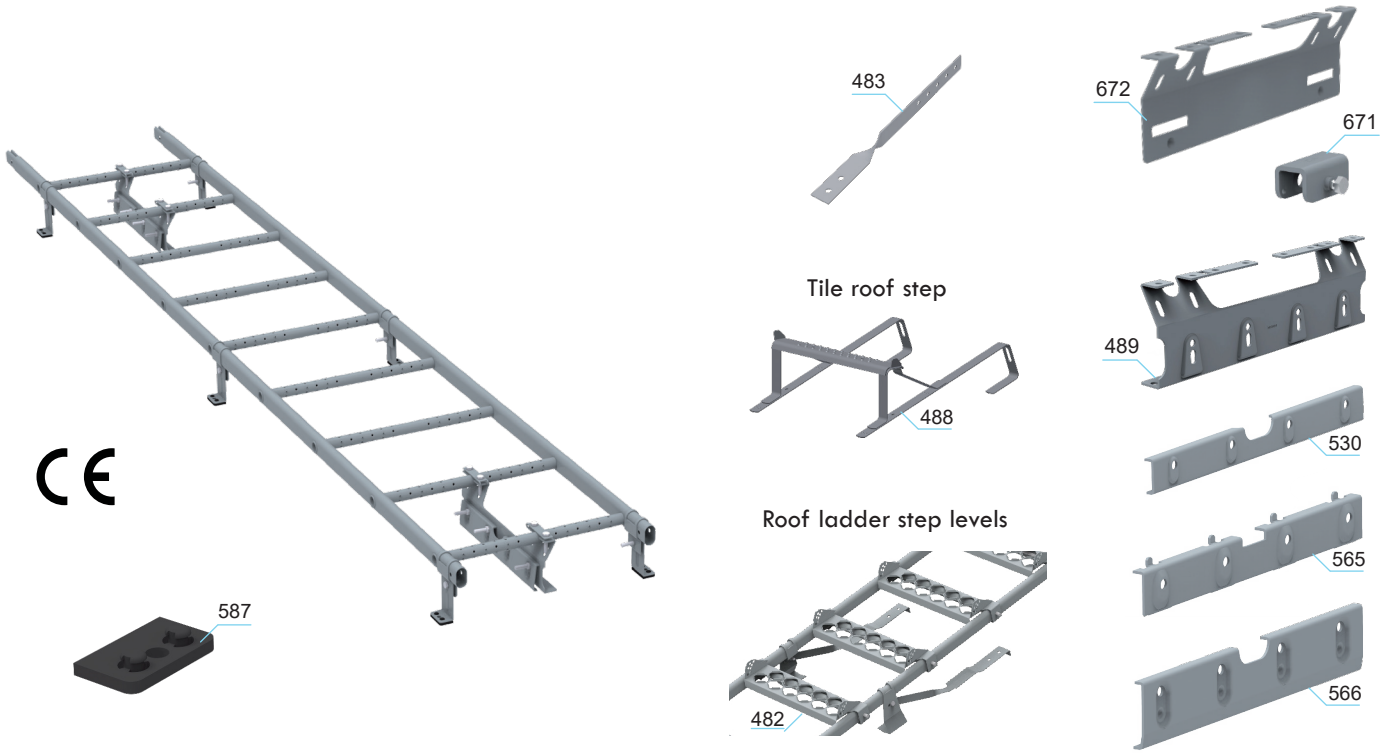

# Roof ladders

401	Pisko SafeGrip ladder 0,9 m, 3-rungs	472	Auxiliary batten bracket	489	Roof ladder central fastening
402	Pisko SafeGrip ladder 1,2 m, 4-rungs	475	Tile roof installation kit (4,9 - 7,0 m)	530	Striking plate standing seam roof
406	Pisko SafeGrip ladder 2,1 m, 7-rungs	476	Roof ladder fastener, standing seam roof	565	Striking plate RK 25 mm, lock seam roof
403	Pisko SafeGrip ladder 2,7 m, 9-rungs	477	Striking plate, standing seam roof	566	Striking plate RK 38 mm, lock seam roof
404	Pisko SafeGrip ladder 3,3 m, 11-rungs	481	Roof ladder fastener, minerit roof	587	Roof ladder rubber seal, RR 33
470	Roof ladder fastener, flat steel and bitumen	482	Roof ladder step level kit	671	SG Tightening Clamp, Pisko Uniseam
473	Roof ladder fastener, profile metal sheet roof	483	Ridge fastening	672	Roof ladder central fastener, Pisko UniSeam
471	Roof ladder fastener, tile roof	488	Tile roof step		