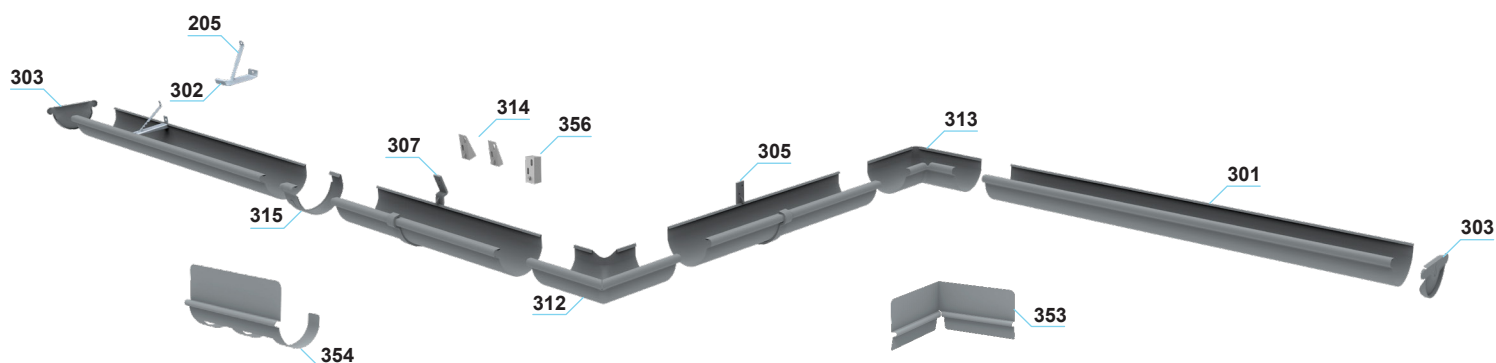

150 mm gutter and gutter parts

150 mm brackets

301	Pisko gutter 150 mm	307	Pisko bracket, short, angled	315	Pisko gutter joint
302	Hidden bracket	309	Pisko bracket, long, bendable	314	Bracket back wedge, thin / thick (plastic)
205	Support & adjustment piece for hidden bracket	352	Deco bracket	356	Bracket back block (plastic)
		355	Adjustment piece for Deco bracket	353	Gutter overflow protection, inside corner
303	Pisko end cap	312	Pisko o/s miter	354	Gutter overflow protection, straight
305	Pisko bracket, short	313	Pisko i/s miter		