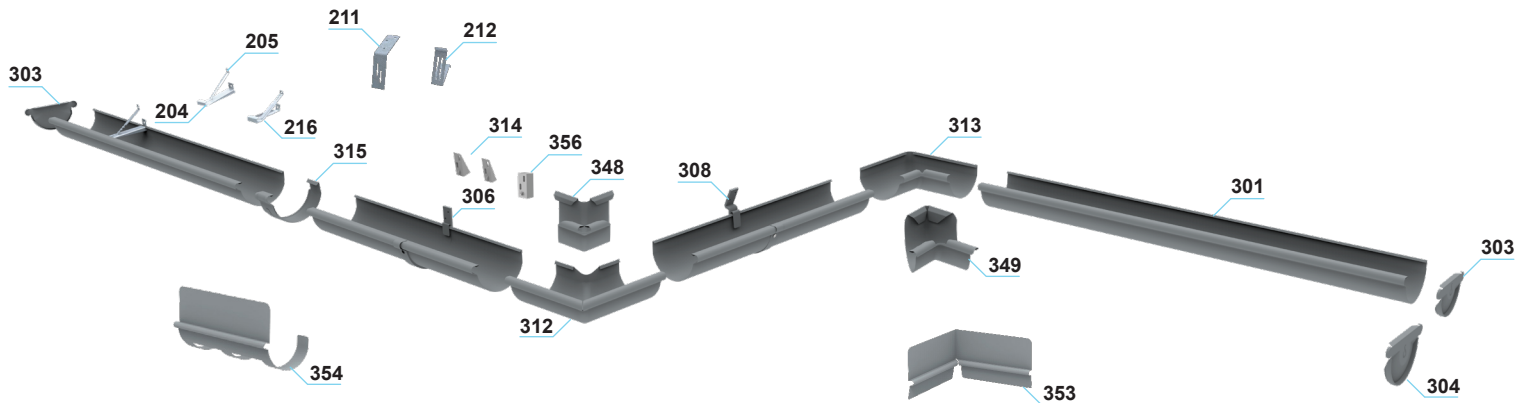

## 125 mm gutter and gutter parts

## 125 mm brackets

301	Pisko gutter 125 mm	306	Pisko bracket with bendable clips, short	348	Pisko o/s miter, deep model, 90°
204	Hidden bracket	307	Pisko bracket, short, angled	349	Pisko i/s miter, deep model, 90°
205	Support & adjustment piece for hidden bracket	308	Pisko bracket with bendable clips, short, angled	315	Pisko gutter joint
216	Hidden bracket with support & adjustment piece	309	Pisko bracket, long, bendable	314	Bracket back wedge, thin / thick (plastic)
303	Pisko end cap	310	Pisko bracket, deep model, short	356	Bracket back block (plastic)
304	Pisko end cap, deep model	311	Pisko bracket, deep model, short, angled	353	Gutter overflow protection, inside corner
305	Pisko bracket, short	351	Pisko bracket, deep model, long, bendable	354	Gutter overflow protection, straight
		312	Pisko o/s miter	211	Bracket fastening piece under the roofing
		313	Pisko i/s miter	212	Bracket back support