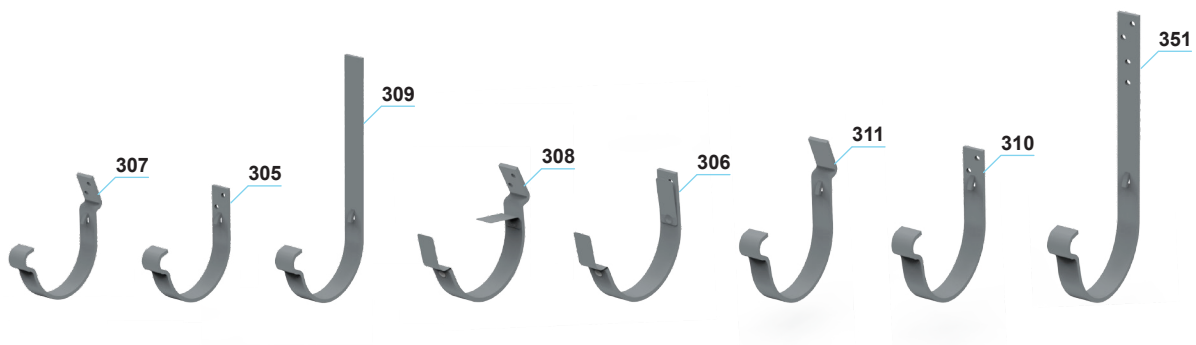

## 125 mm gutter and gutter parts

## 125 mm brackets

301	Pisko gutter 125 mm	306	Pisko bracket with bendable clips, short	348	Pisko o/s miter, deep model, 90°
204	Hidden bracket	307	Pisko bracket, short, angled	349	Pisko i/s miter, deep model, 90°
205	Support & adjustment piece for hidden bracket	308	Pisko bracket with bendable clips, short, angled	315	Pisko gutter joint
216	Hidden bracket with support & adjustment piece	309	Pisko bracket, long, bendable	314	Bracket back wedge, thin / thick (plastic)
303	Pisko end cap	310	Pisko bracket, deep model, short	356	Bracket back block (plastic)
304	Pisko end cap, deep model	311	Pisko bracket, deep model, short, angled	353	Gutter overflow protection, inside corner
305	Pisko bracket, short	351	Pisko bracket, deep model, long, bendable	354	Gutter overflow protection, straight
		312	Pisko o/s miter	211	Bracket fastening piece under the roofing
		313	Pisko i/s miter	212	Bracket back support