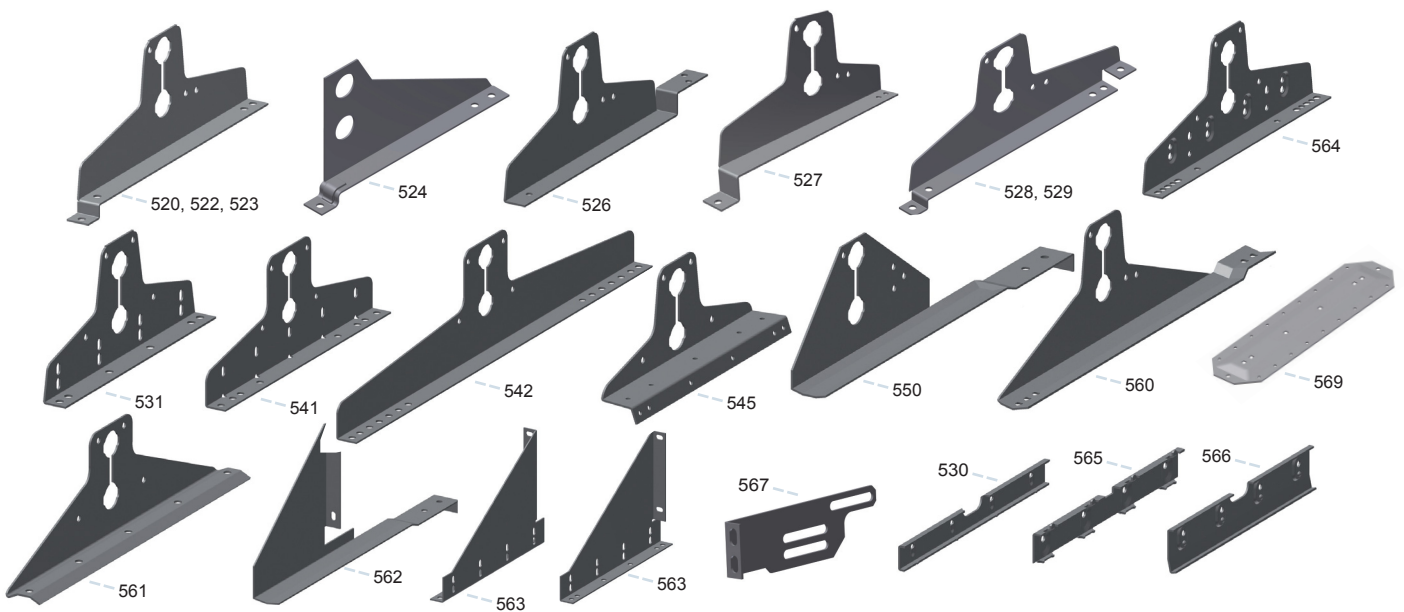

# PRODUCT CATALOG PISKO SNOW GUARDS

## SNOW GUARD PIPES AND PROFILES

## SNOW GUARD FASTENERS

## SNOW GUARD

502	Snow guard pipe 32 mm / 3000 mm	526	LE DECRA	560	LE VARTTI 900, minerit roof, bottom installation
503	Sigma-profile 3000 mm	527	LE FINNERA	561	LE VARTTI 450, minerit roof, top installation
504	Sigma-profile's extension piece	528	LE TKP 350 additional rear mounting model	562	Snow-fence fastener, tiled roof, mounting batten
505	Snow fence-profile 3000 mm	529	LE TKP 400 additional rear mounting model	563	Snow-fence fastener, plain steel roof Snow-fence fastener, standing seam roof, right/left
506	Snow guard profile for eaves 3000 mm	530	Striking plate standing seam roof	564	LE RK 425, lock seam roof and Ruukki Classic
507	Extra profile for snow fence 1030 mm	531	LE SK 350 plain steel and standing seam roof	565	Striking plate RK 25 mm, lock seam roof
508	Extra profile for standing seam roof (1030 mm) and Ruukki classic (930 mm)	541	LE SK 400 plain steel and profile metal sheet roof	566	Striking plate RK 38 mm, lock seam roof and Ruukki classic
520	LE TKP 350 steel tile 350 mm	542	LE SK 450-740 plain steel and profile metal sheet roof	567	Fastener for 506, short
522	LE TKP 400 steel tile 400 mm	545	LE 350 on top of profile metal sheet roof	569	Mounting plate, felt roof
523	LE TKP 450 steel tile 450 mm	550	LE TK AP 2-bar, tiled roof, mounting batten		
524	LE Paanukainen				