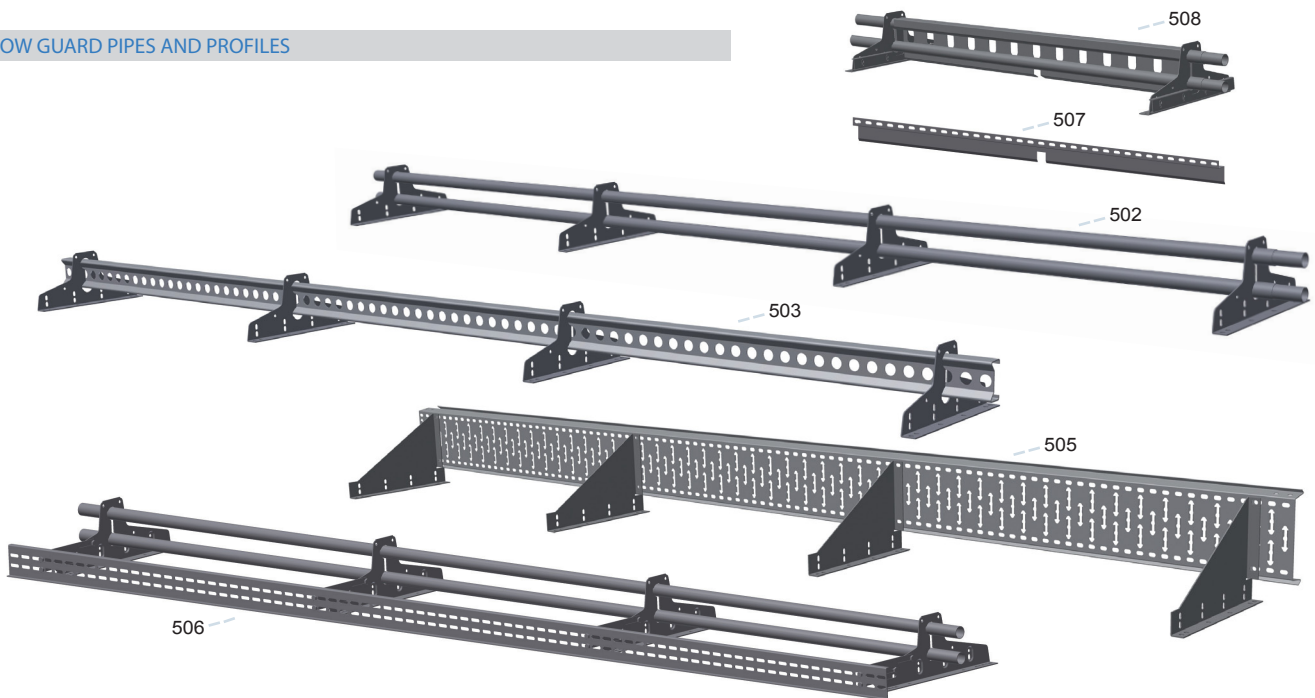

# PRODUCT CATALOG PISKO SNOW GUARDS

## SNOW GUARD PIPES AND PROFILES

## SNOW GUARD FASTENERS

## SNOW GUARD

502	Snow guard pipe 32 mm / 3000 mm	526	LE DECRA	560	LE VARTTI 900, minerit roof, bottom installation
503	Sigma-profile 3000 mm	527	LE FINNERA	561	LE VARTTI 450, minerit roof, top installation
504	Sigma-profile's extension piece	528	LE TKP 350 additional rear mounting model	562	Snow-fence fastener, tiled roof, mounting batten
505	Snow fence-profile 3000 mm	529	LE TKP 400 additional rear mounting model	563	Snow-fence fastener, plain steel roof Snow-fence fastener, standing seam roof, right/left
506	Snow guard profile for eaves 3000 mm	530	Striking plate standing seam roof	564	LE RK 425, lock seam roof and Ruukki Classic
507	Extra profile for snow fence 1030 mm	531	LE SK 350 plain steel and standing seam roof	565	Striking plate RK 25 mm, lock seam roof
508	Extra profile for standing seam roof (1030 mm) and Ruukki classic (930 mm)	541	LE SK 400 plain steel and profile metal sheet roof	566	Striking plate RK 38 mm, lock seam roof and Ruukki classic
520	LE TKP 350 steel tile 350 mm	542	LE SK 450-740 plain steel and profile metal sheet roof	567	Fastener for 506, short
522	LE TKP 400 steel tile 400 mm	545	LE 350 on top of profile metal sheet roof	569	Mounting plate, felt roof
523	LE TKP 450 steel tile 450 mm	550	LE TK AP 2-bar, tiled roof, mounting batten		
524	LE Paanukainen				